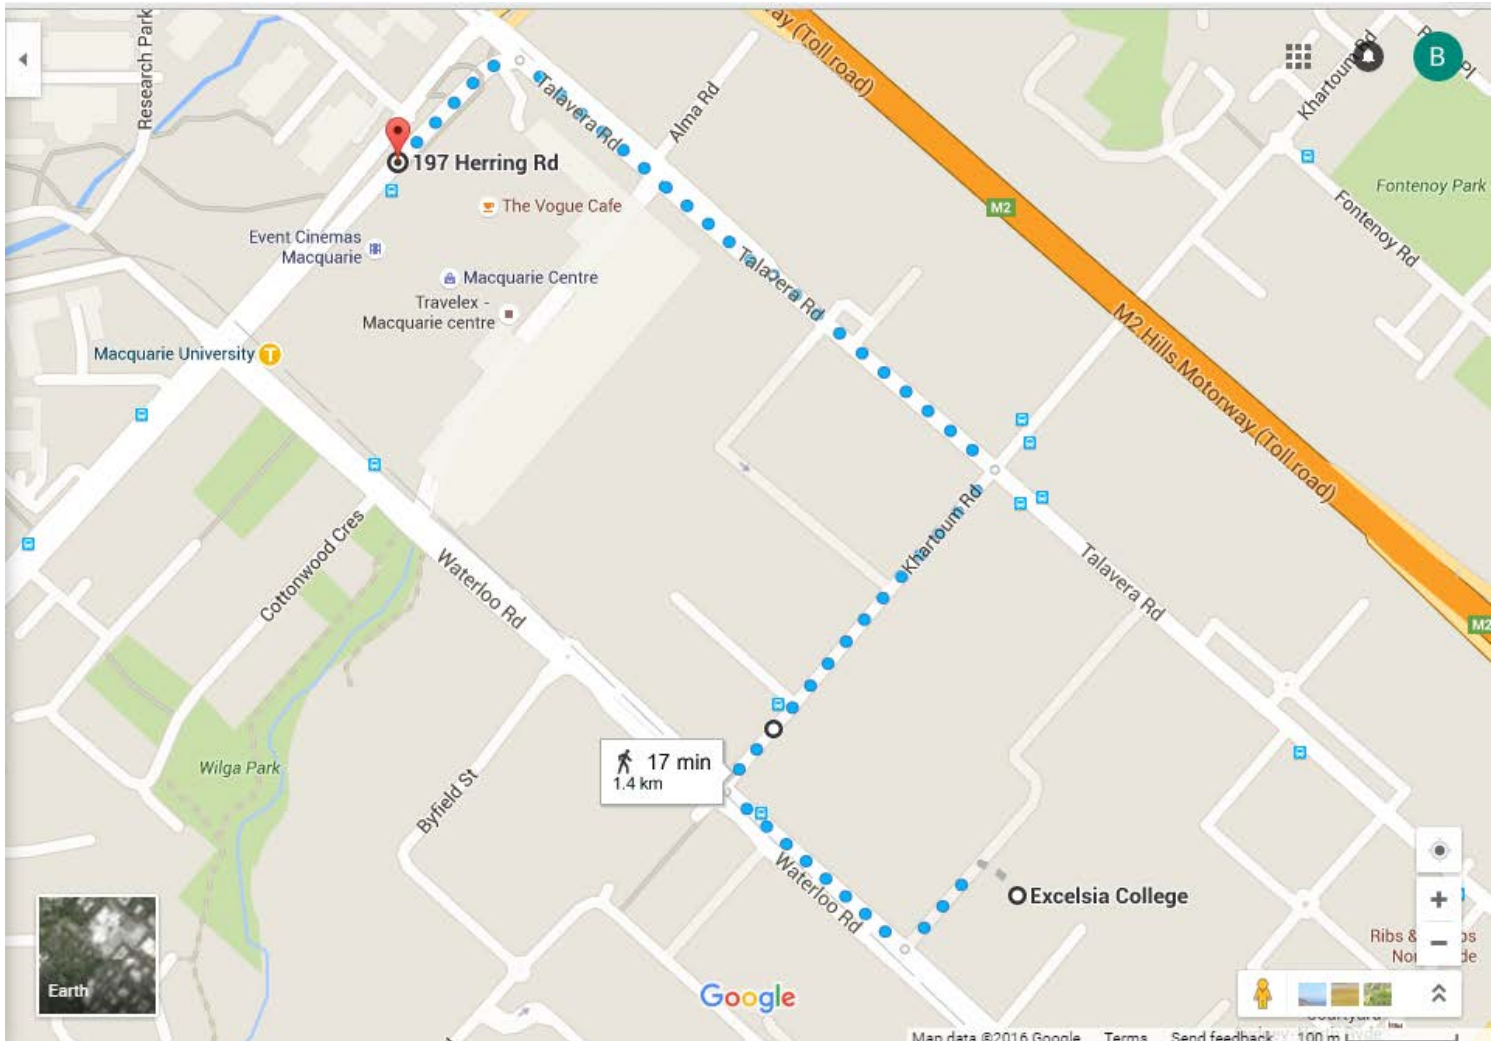

Walking Map

From: Excelsia College
To: Macquarie Shopping Centre

Round Trip:
20 min via Khartoum and Waterloo Rd
1.2km

Walking Map

From: Excelsia College
To: Macquarie Shopping Centre

17 min via Talavera Rd
1.2km

Round Trip:
32 min
2.4km

Walking Map

From: Excelsia College
To: Shrimpton Creek (near Epping Road)

18 min via Waterloo Rd and Creek walk
1.4km

Round Trip:
36 min
2.8km

Walking Map

From: Excelsia College

To: Excelsia College

Caution: Steep Hills

30 min via Waterloo, Lane Cove and Talavera Road

2.4km

EXCELSIA
COLLEGE
Sydney - Australia

Other Links for walking:

- <http://www.bidjigal.org.au/bushwalks.html>
- <http://www.sydney.com/things-to-do/nature-and-parks/walks>
- <http://walkingmaps.com.au/>