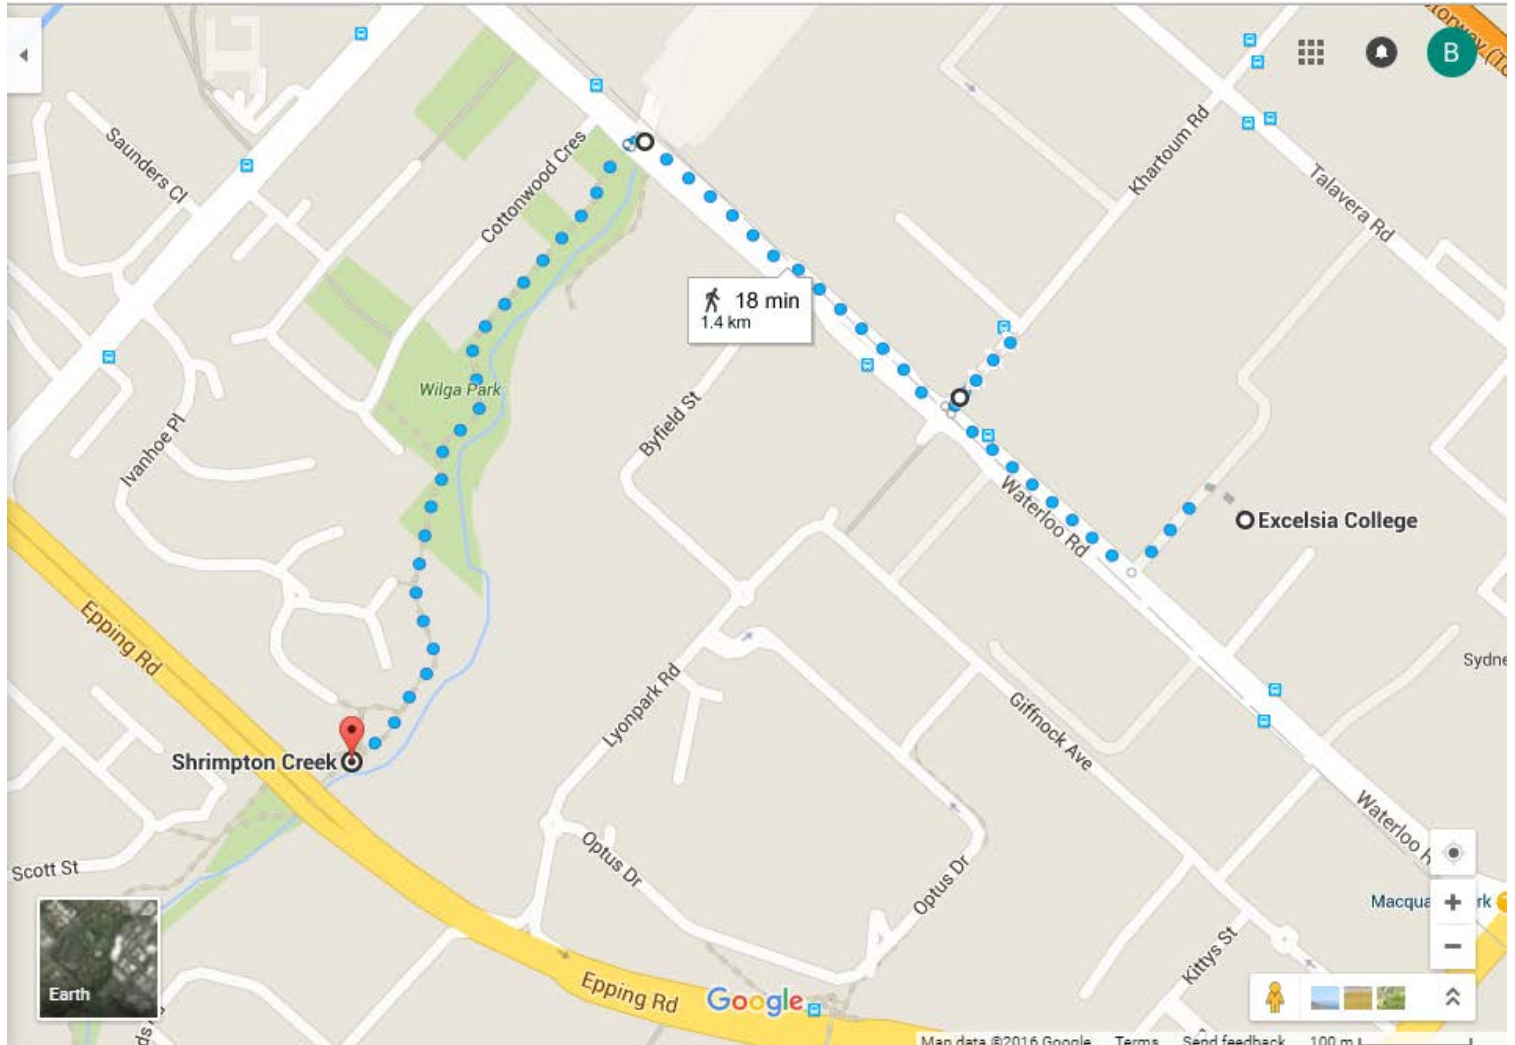

Walking Map

From: Excelsia College
To: Macquarie Shopping Centre

Round Trip:
20 min via Khartoum and Waterloo Rd
1.2km

Walking Map

From: Excelsia College
To: Macquarie Shopping Centre

17 min via Talavera Rd
1.2km

Round Trip:
32 min
2.4km

Walking Map

From: Excelsia College
To: Shrimpton Creek (near Epping Road)

18 min via Waterloo Rd and Creek walk
1.4km

Round Trip:
36 min
2.8km

Walking Map

From: Excelsia College

To: Excelsia College

Caution: Steep Hills

30 min via Waterloo, Lane Cove and Talavera Road

2.4km

EXCELSIA
COLLEGE
Sydney - Australia

Other Links for walking:

- <http://www.bidjigal.org.au/bushwalks.html>
- <http://www.sydney.com/things-to-do/nature-and-parks/walks>
- <http://walkingmaps.com.au/>