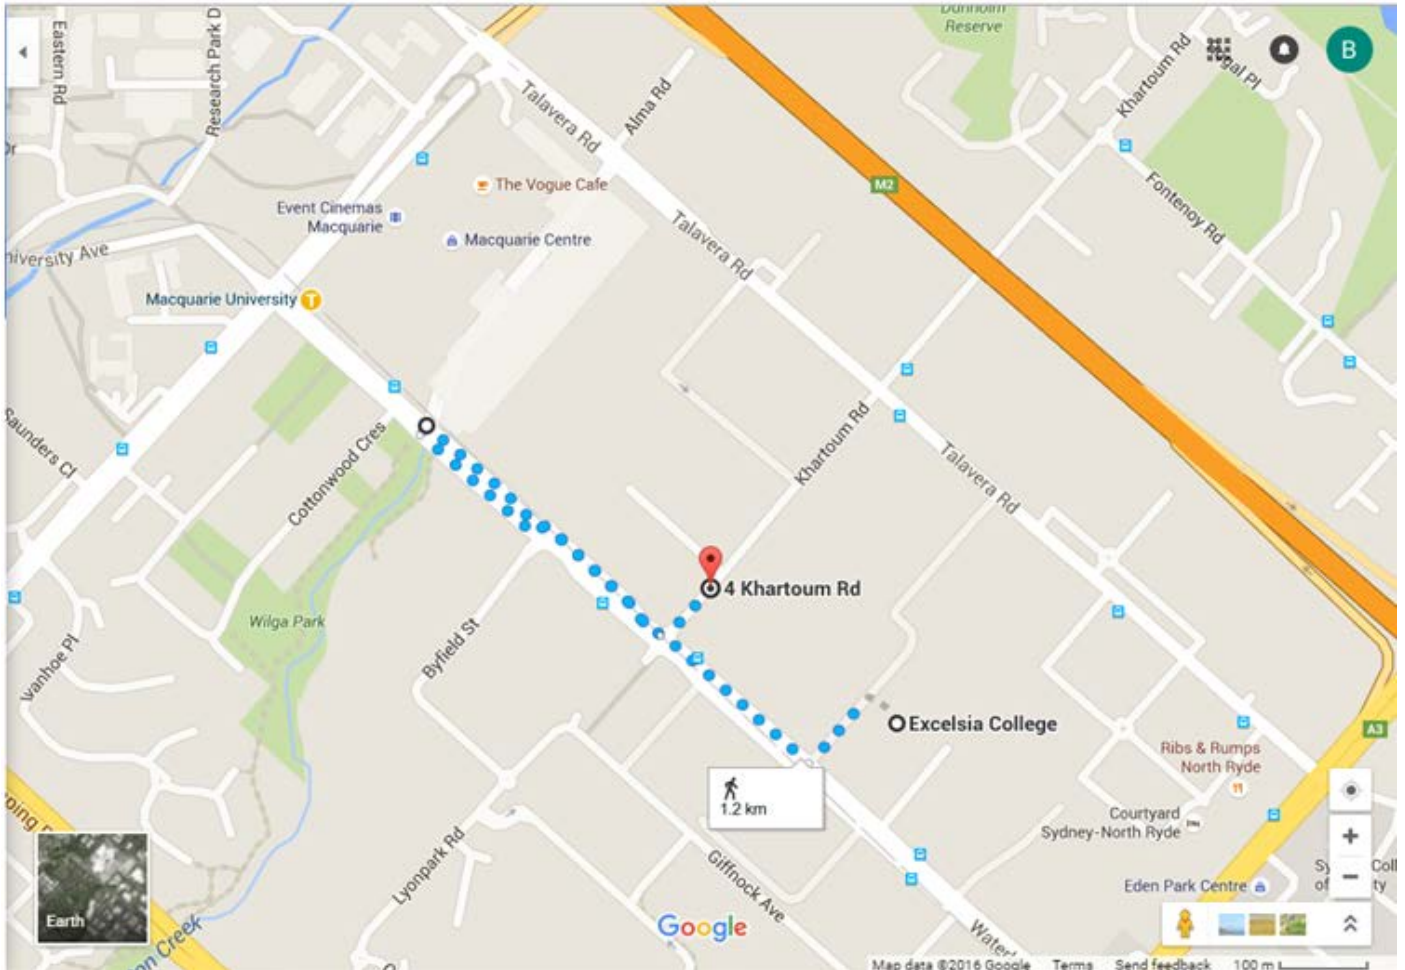

Walking Map

From: Excelsia College
To: Macquarie Shopping Centre

Round Trip:
20 min via Khartoum and Waterloo Rd
1.2km

Walking Map

From: Excelsia College
To: Macquarie Shopping Centre

17 min via Talavera Rd
1.2km

Round Trip:
32 min
2.4km

Walking Map

From: Excelsia College
To: Shrimpton Creek (near Epping Road)

18 min via Waterloo Rd and Creek walk
1.4km

Round Trip:
36 min
2.8km

Walking Map

From: Excelsia College

To: Excelsia College

Caution: Steep Hills

30 min via Waterloo, Lane Cove and Talavera Road

2.4km

EXCELSIA
COLLEGE
Sydney - Australia

Other Links for walking:

- <http://www.bidjigal.org.au/bushwalks.html>
- <http://www.sydney.com/things-to-do/nature-and-parks/walks>
- <http://walkingmaps.com.au/>