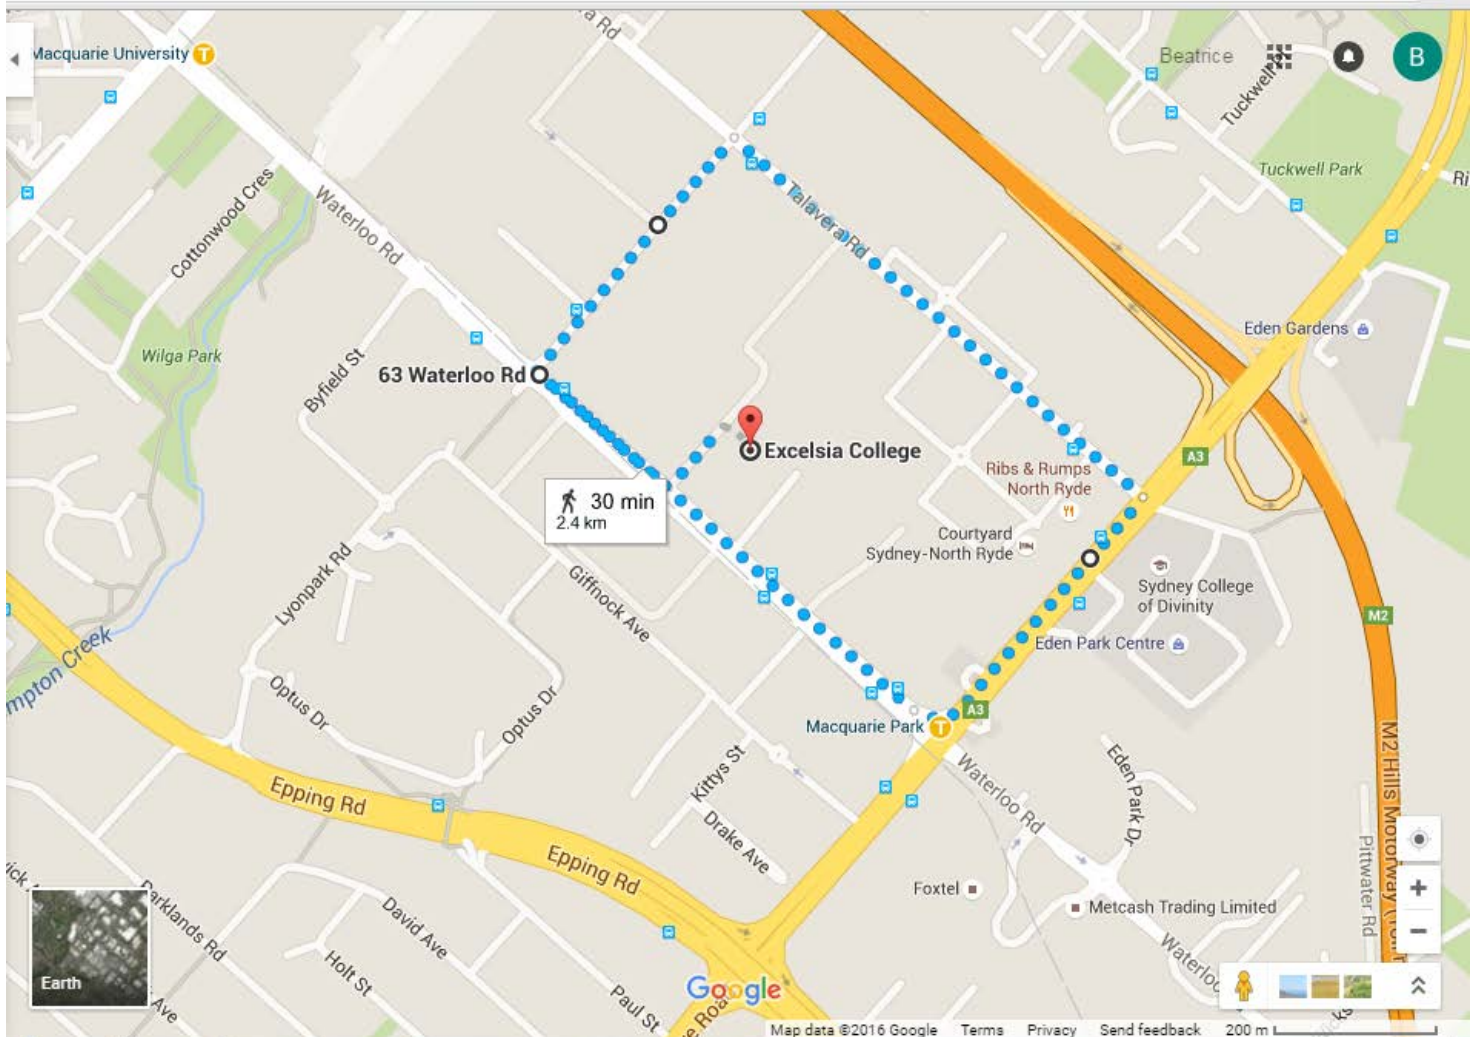

Walking Map

From: Excelsia College
To: Macquarie Shopping Centre

Round Trip:
20 min via Khartoum and Waterloo Rd
1.2km

Walking Map

From: Excelsia College
To: Macquarie Shopping Centre

17 min via Talavera Rd
1.2km

Round Trip:
32 min
2.4km

Walking Map

From: Excelsia College
To: Shrimpton Creek (near Epping Road)

18 min via Waterloo Rd and Creek walk
1.4km

Round Trip:
36 min
2.8km

Walking Map

From: Excelsia College

To: Excelsia College

Caution: Steep Hills

30 min via Waterloo, Lane Cove and Talavera Road

2.4km

EXCELSIA
COLLEGE
Sydney - Australia

Other Links for walking:

- <http://www.bidjigal.org.au/bushwalks.html>
- <http://www.sydney.com/things-to-do/nature-and-parks/walks>
- <http://walkingmaps.com.au/>