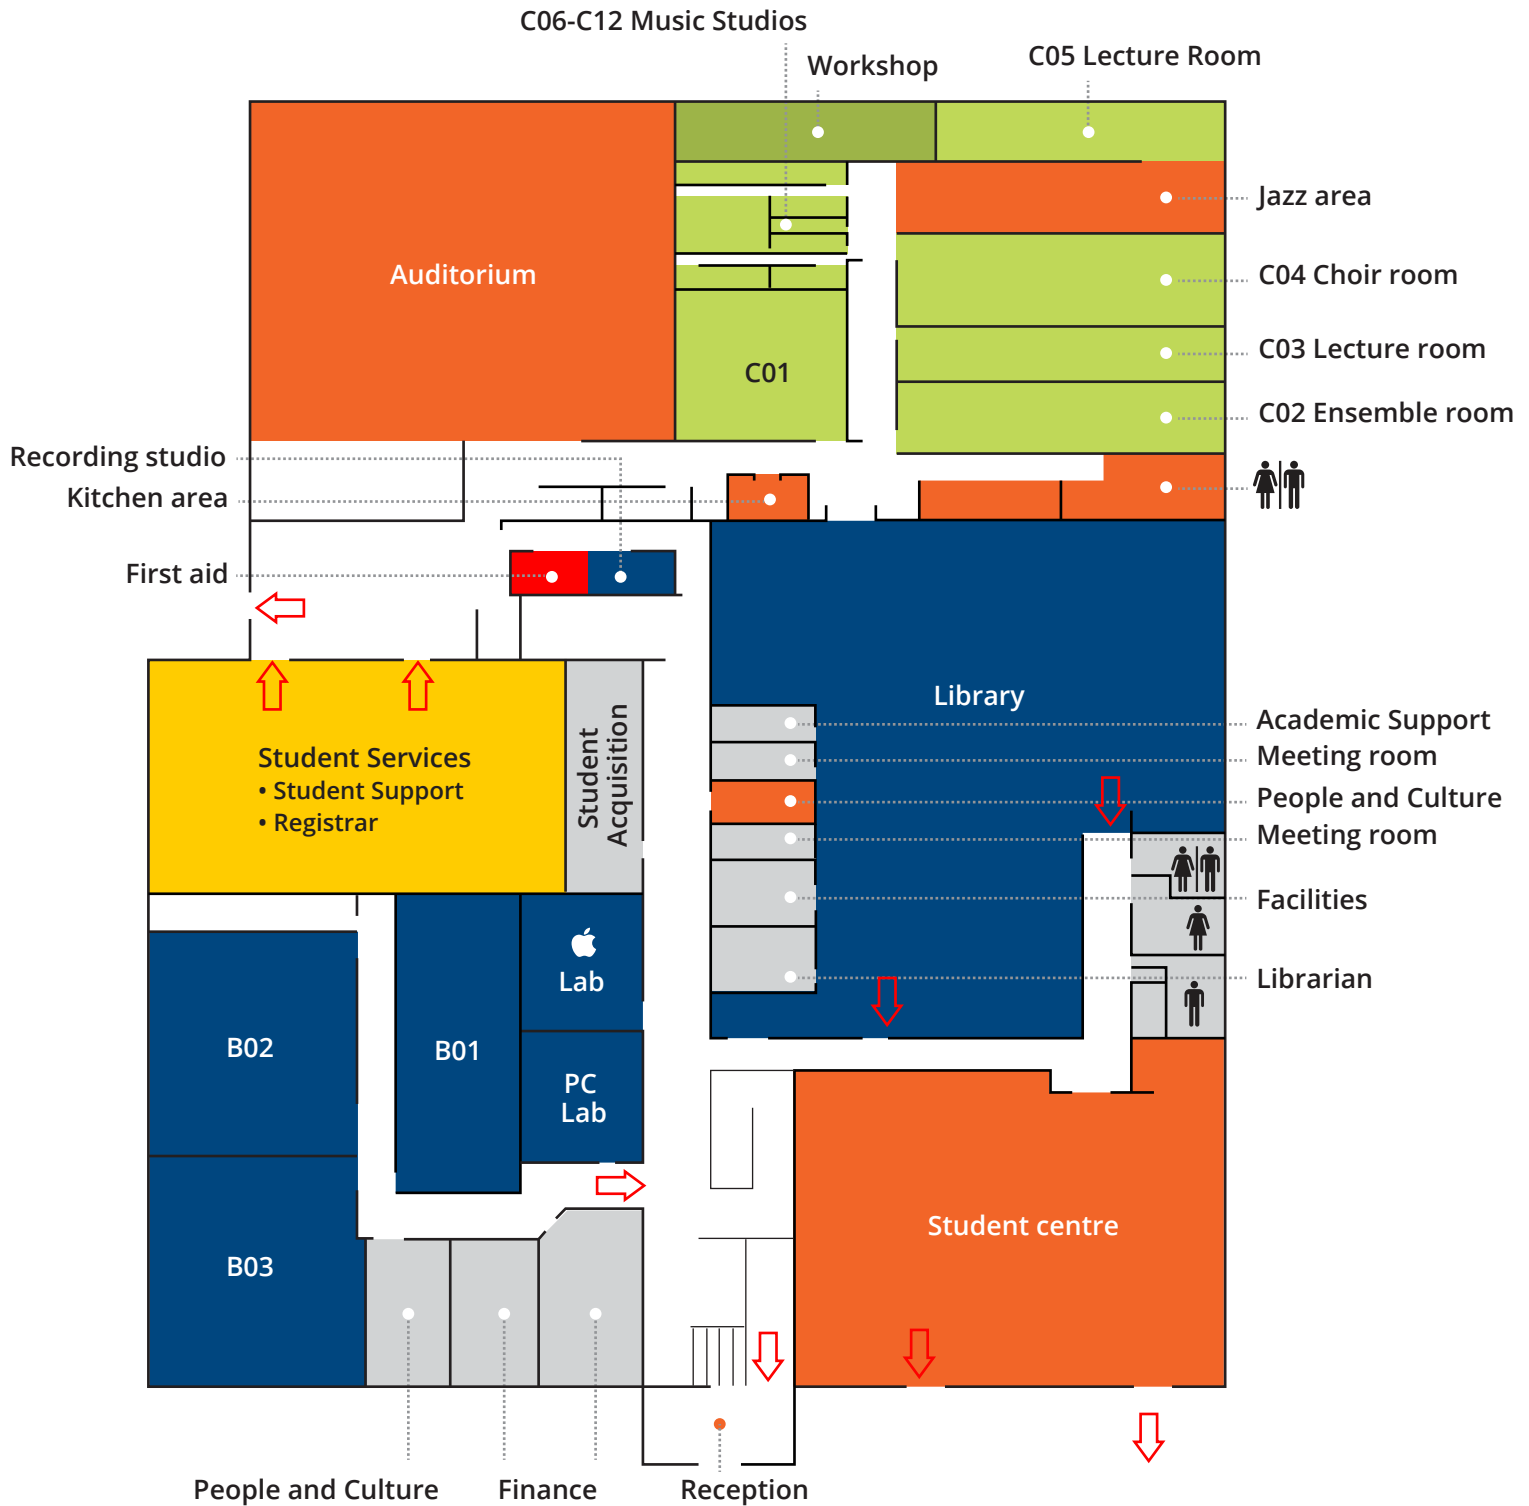

# Ground Level

**Emergency assembly area**

Reception telephone: (02) 9819 8804

EXCELSIA  
COLLEGE  
— Sydney —

# First Level