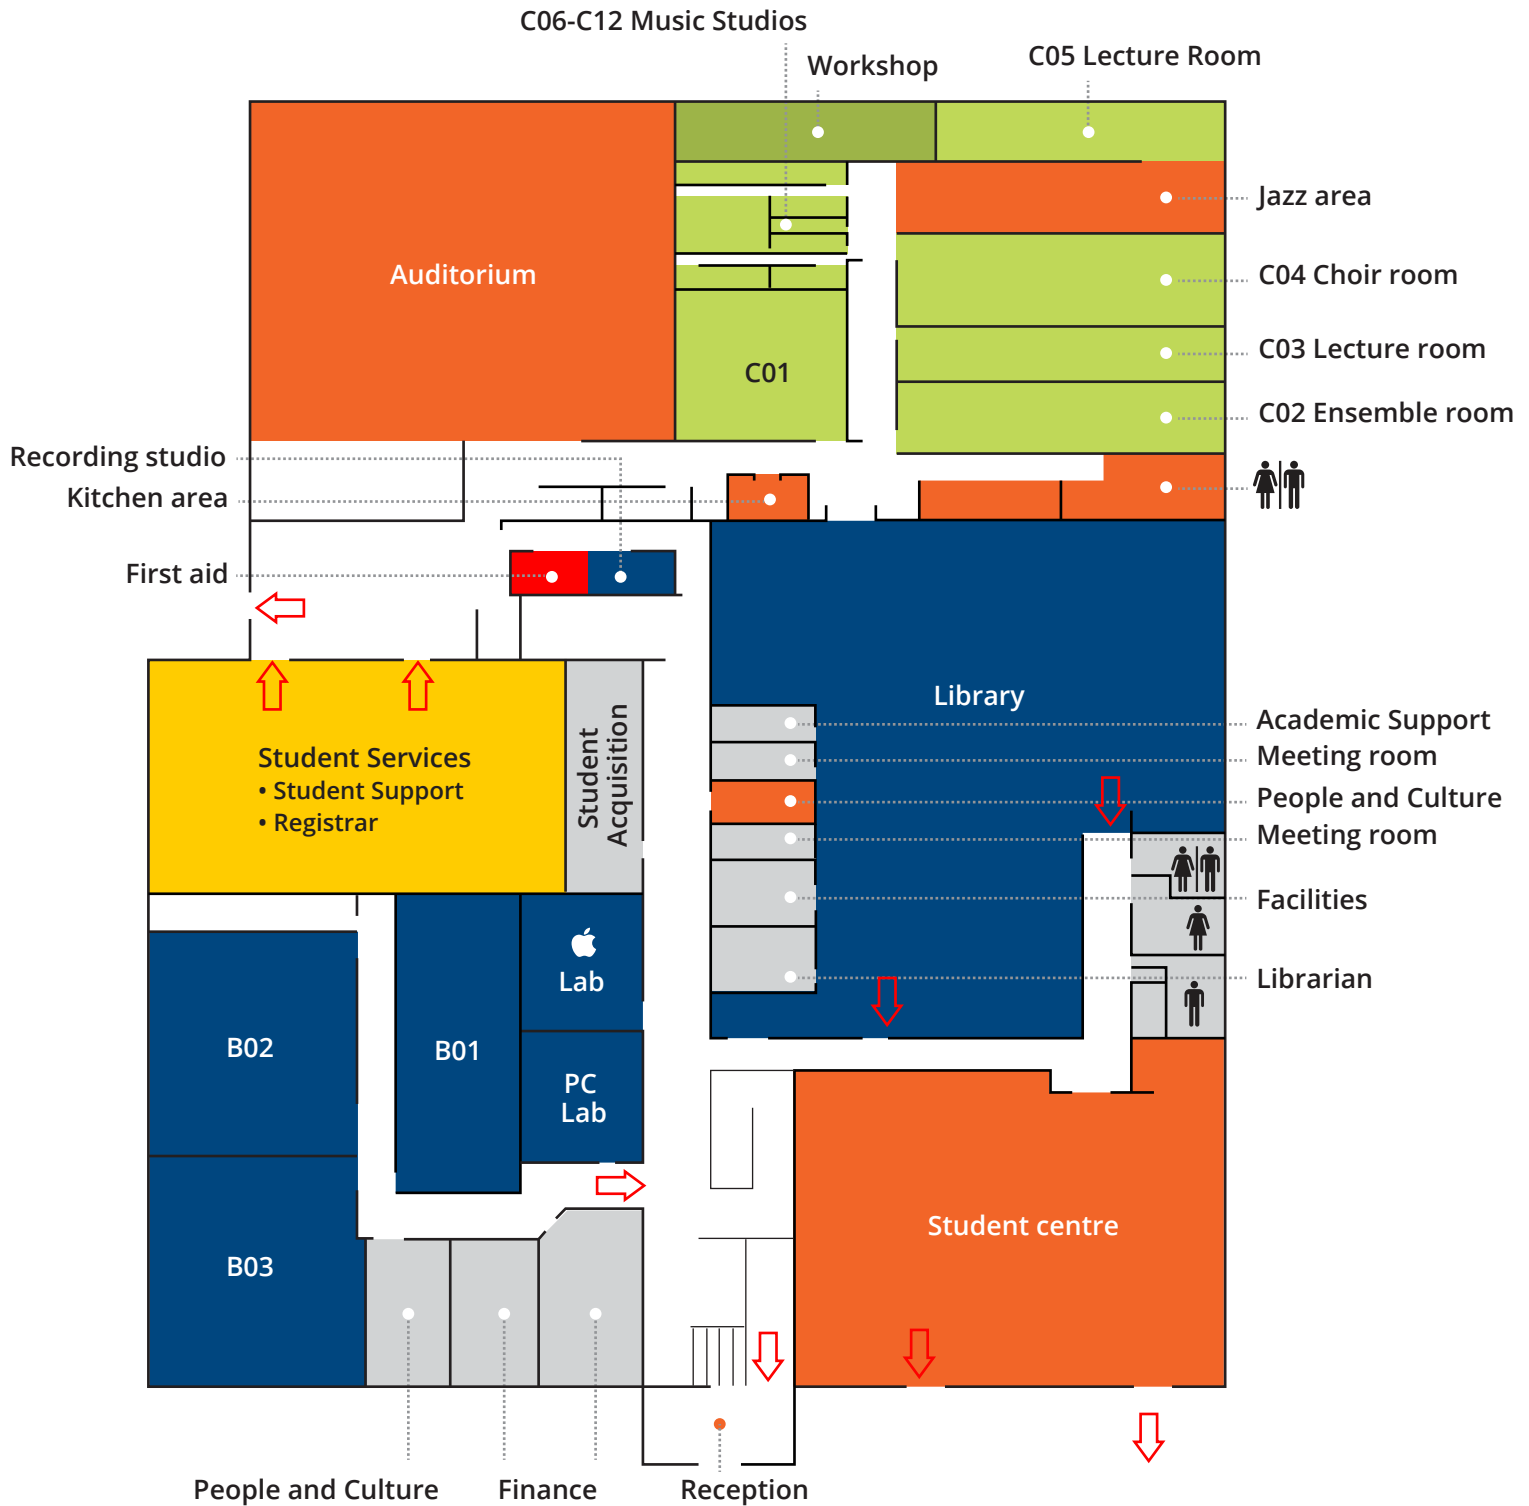

EXCELSIA
COLLEGE
— Sydney —

Ground Level

Emergency assembly area

Reception telephone: (02) 9819 8804

EXCELSIA
COLLEGE
— Sydney —

First Level